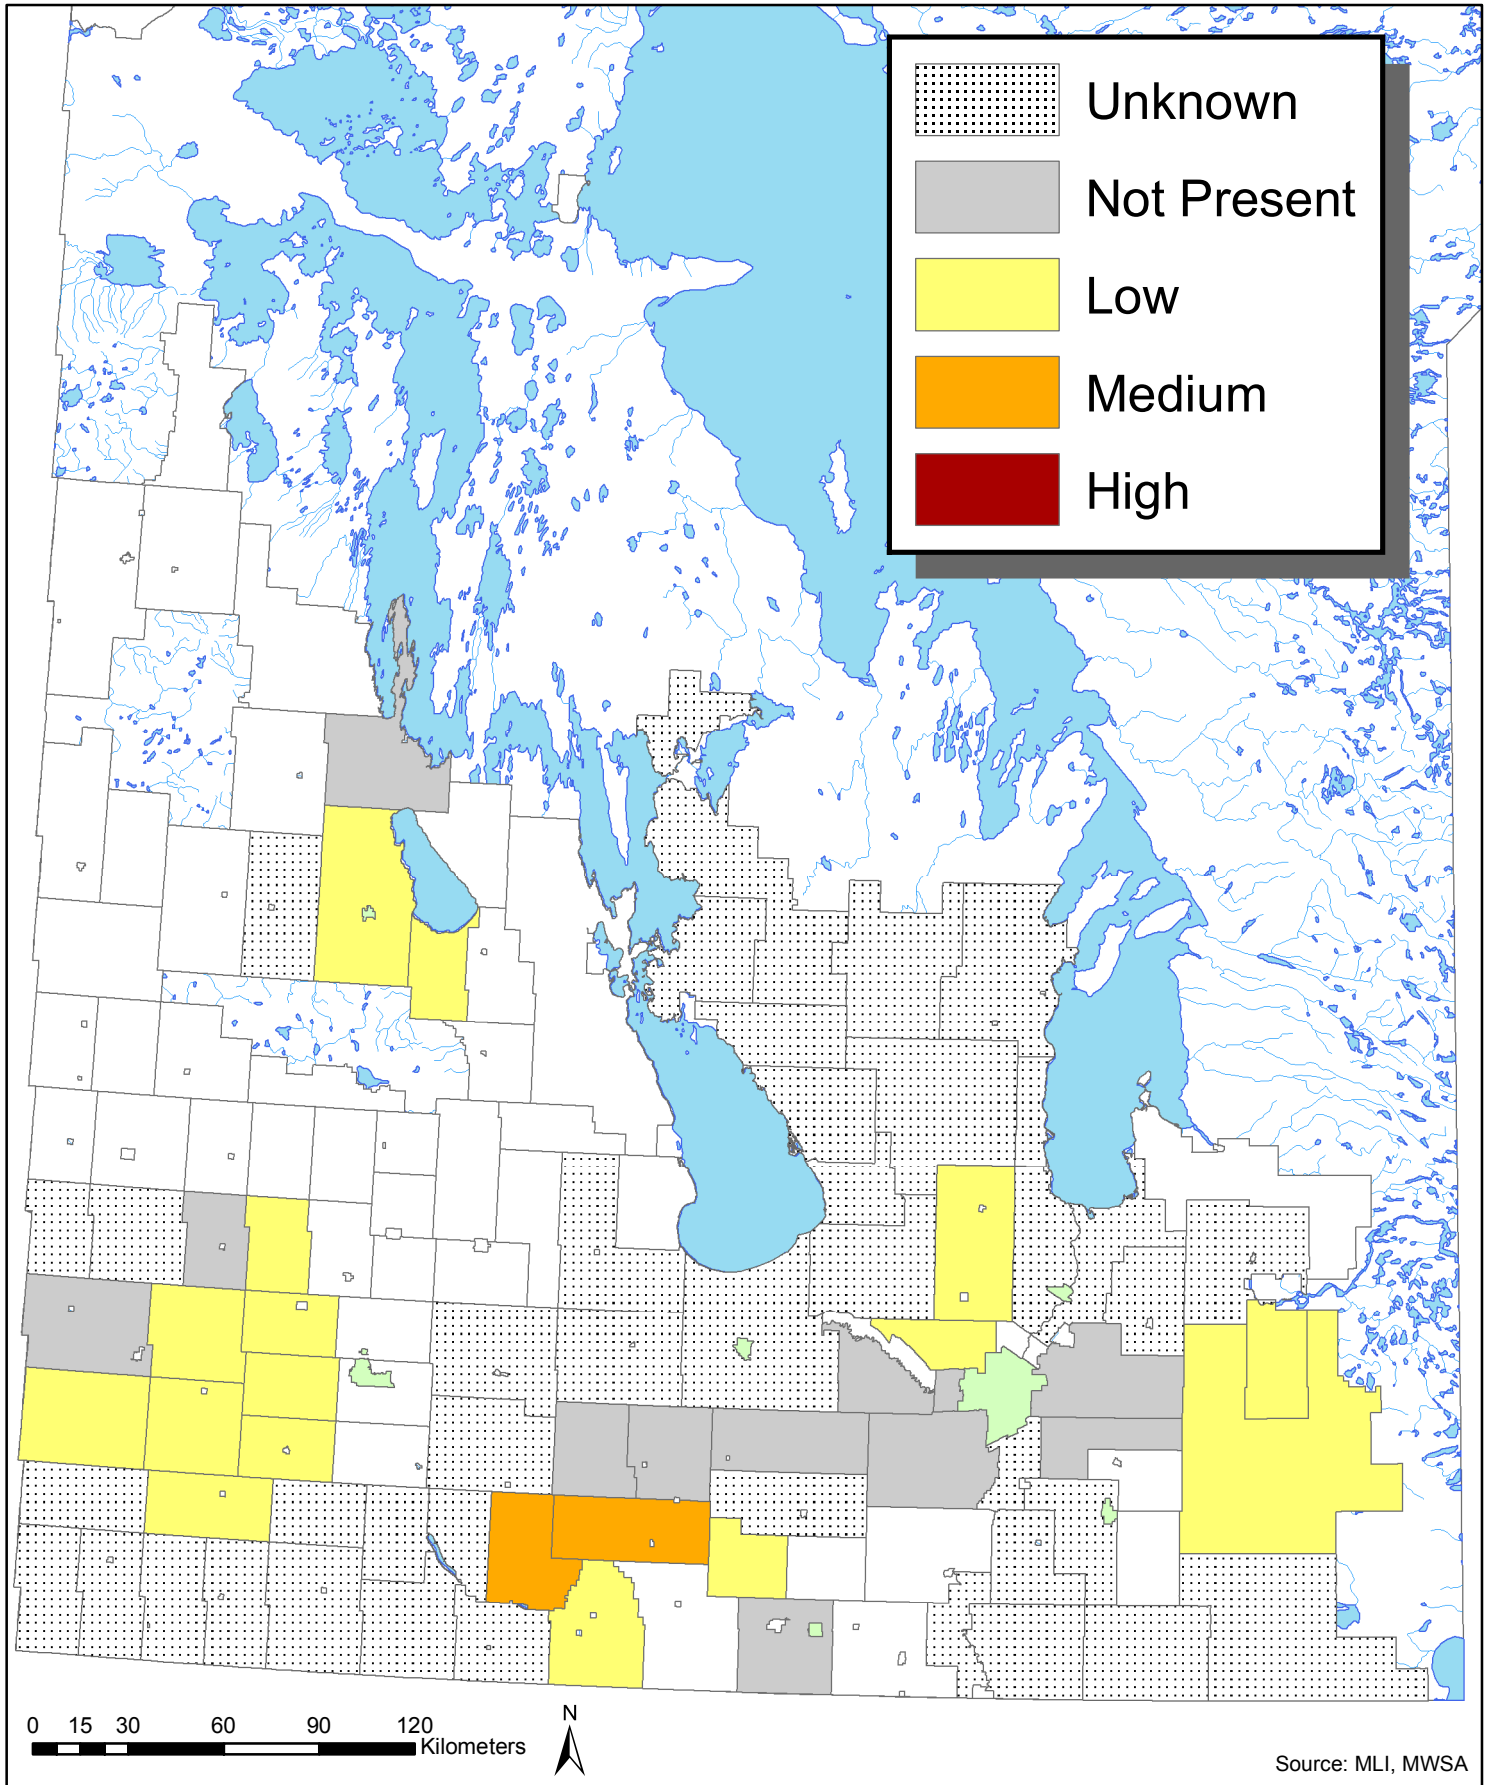

Scotch Thistle (*Onopordum acanthium*) Infestation in Manitoba Municipalities in 2010

Source: MLI, MWSA

Invasive Species Council of Manitoba
www.invasivespeciesmanitoba.com
(204) 232-6021